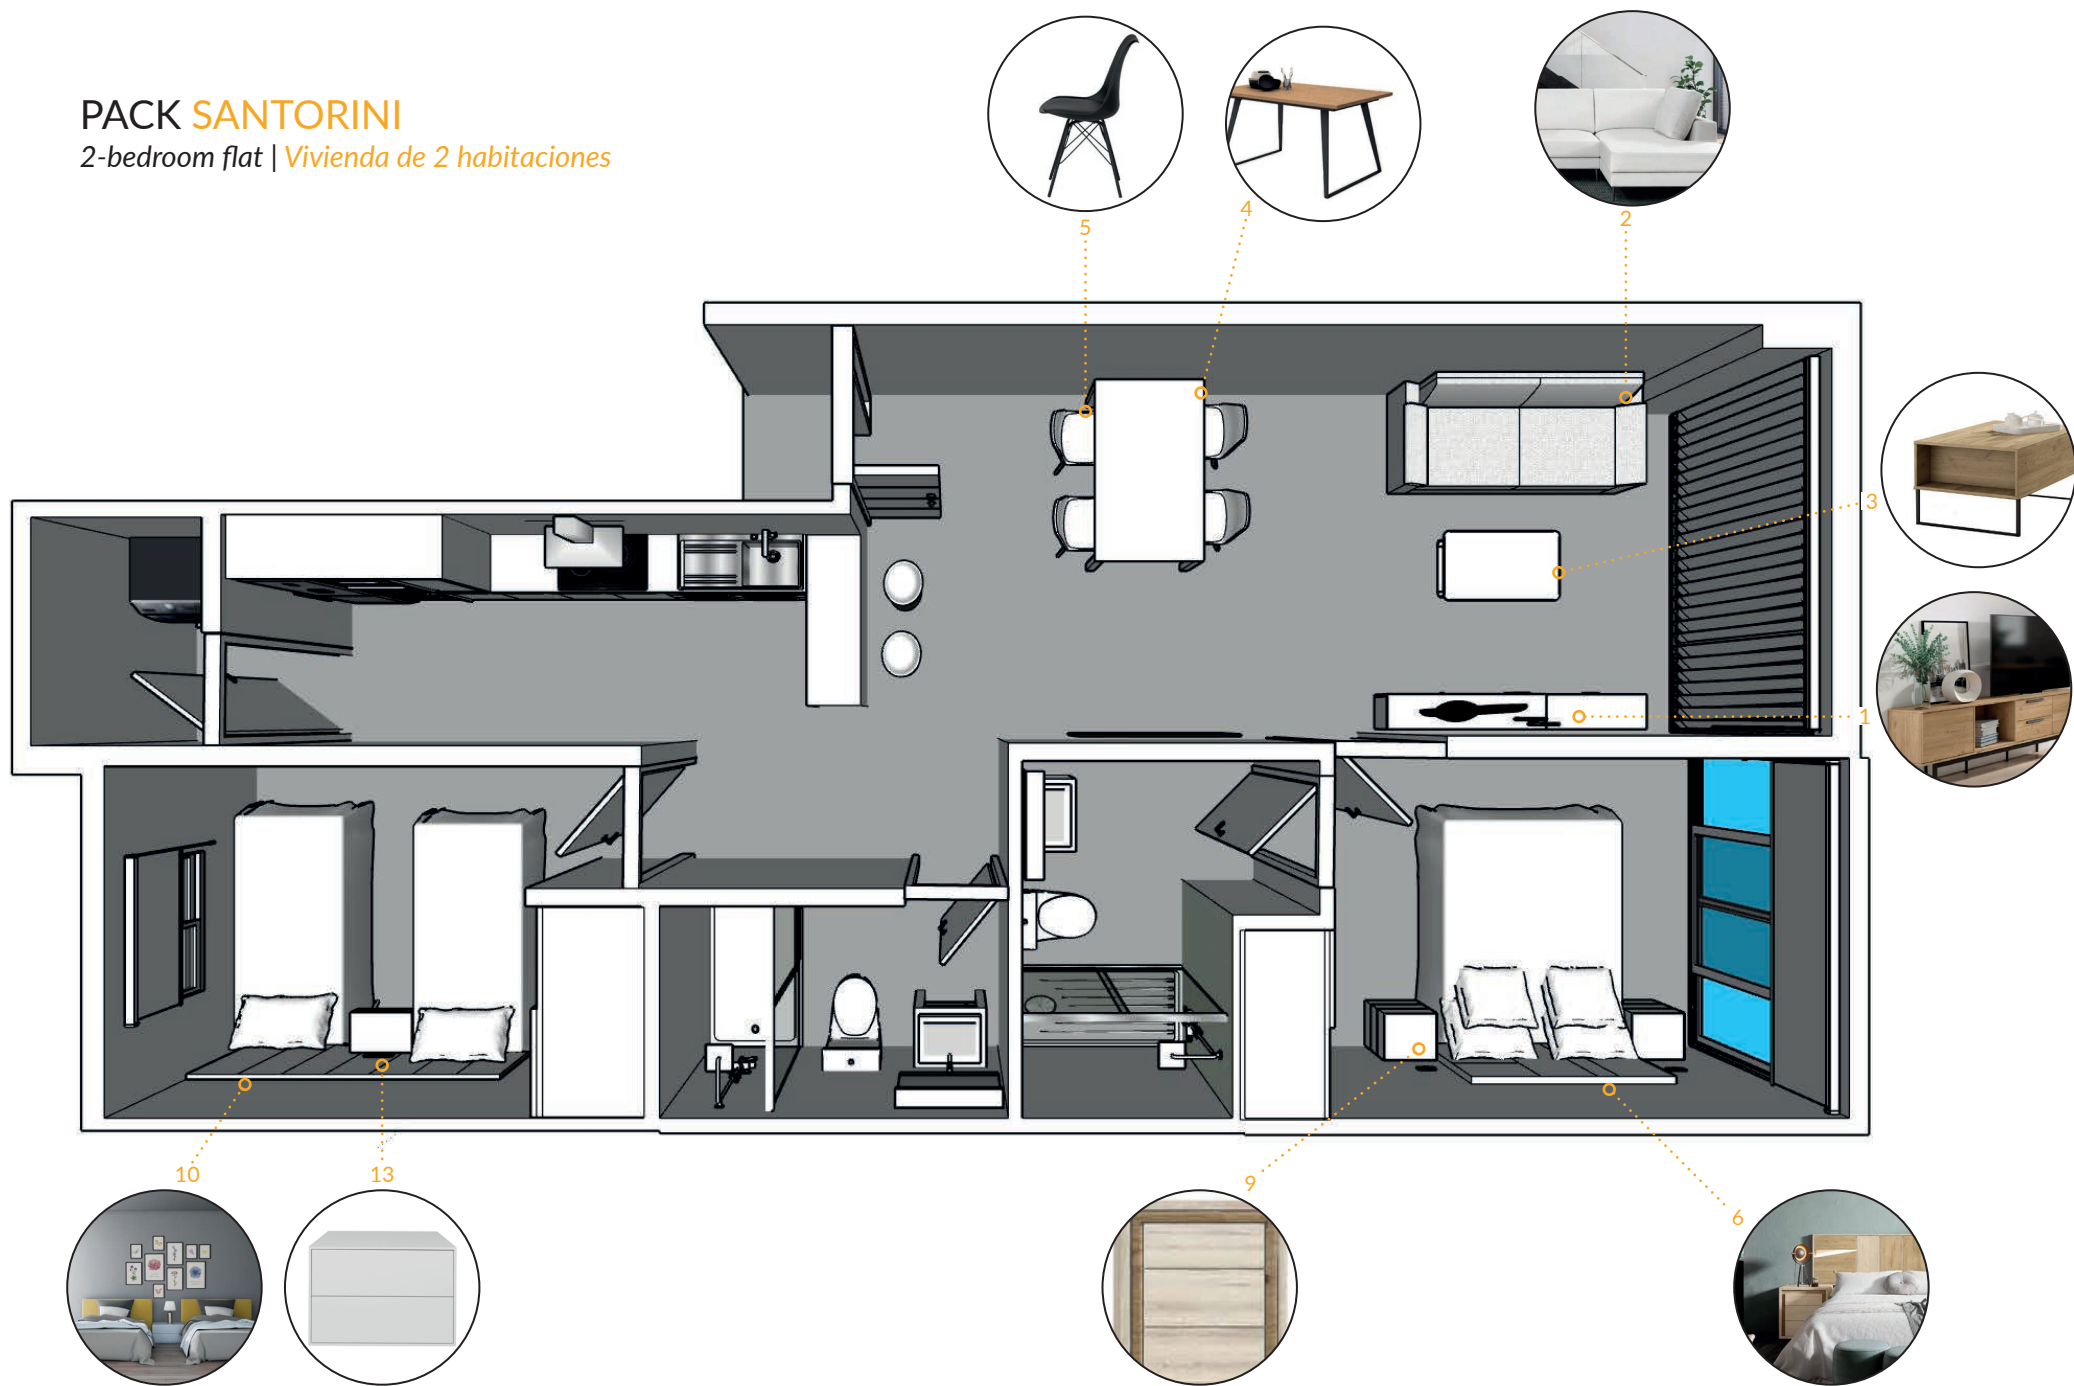

PACK SANTORINI

2-bedroom flat | *Vivienda de 2 habitaciones*